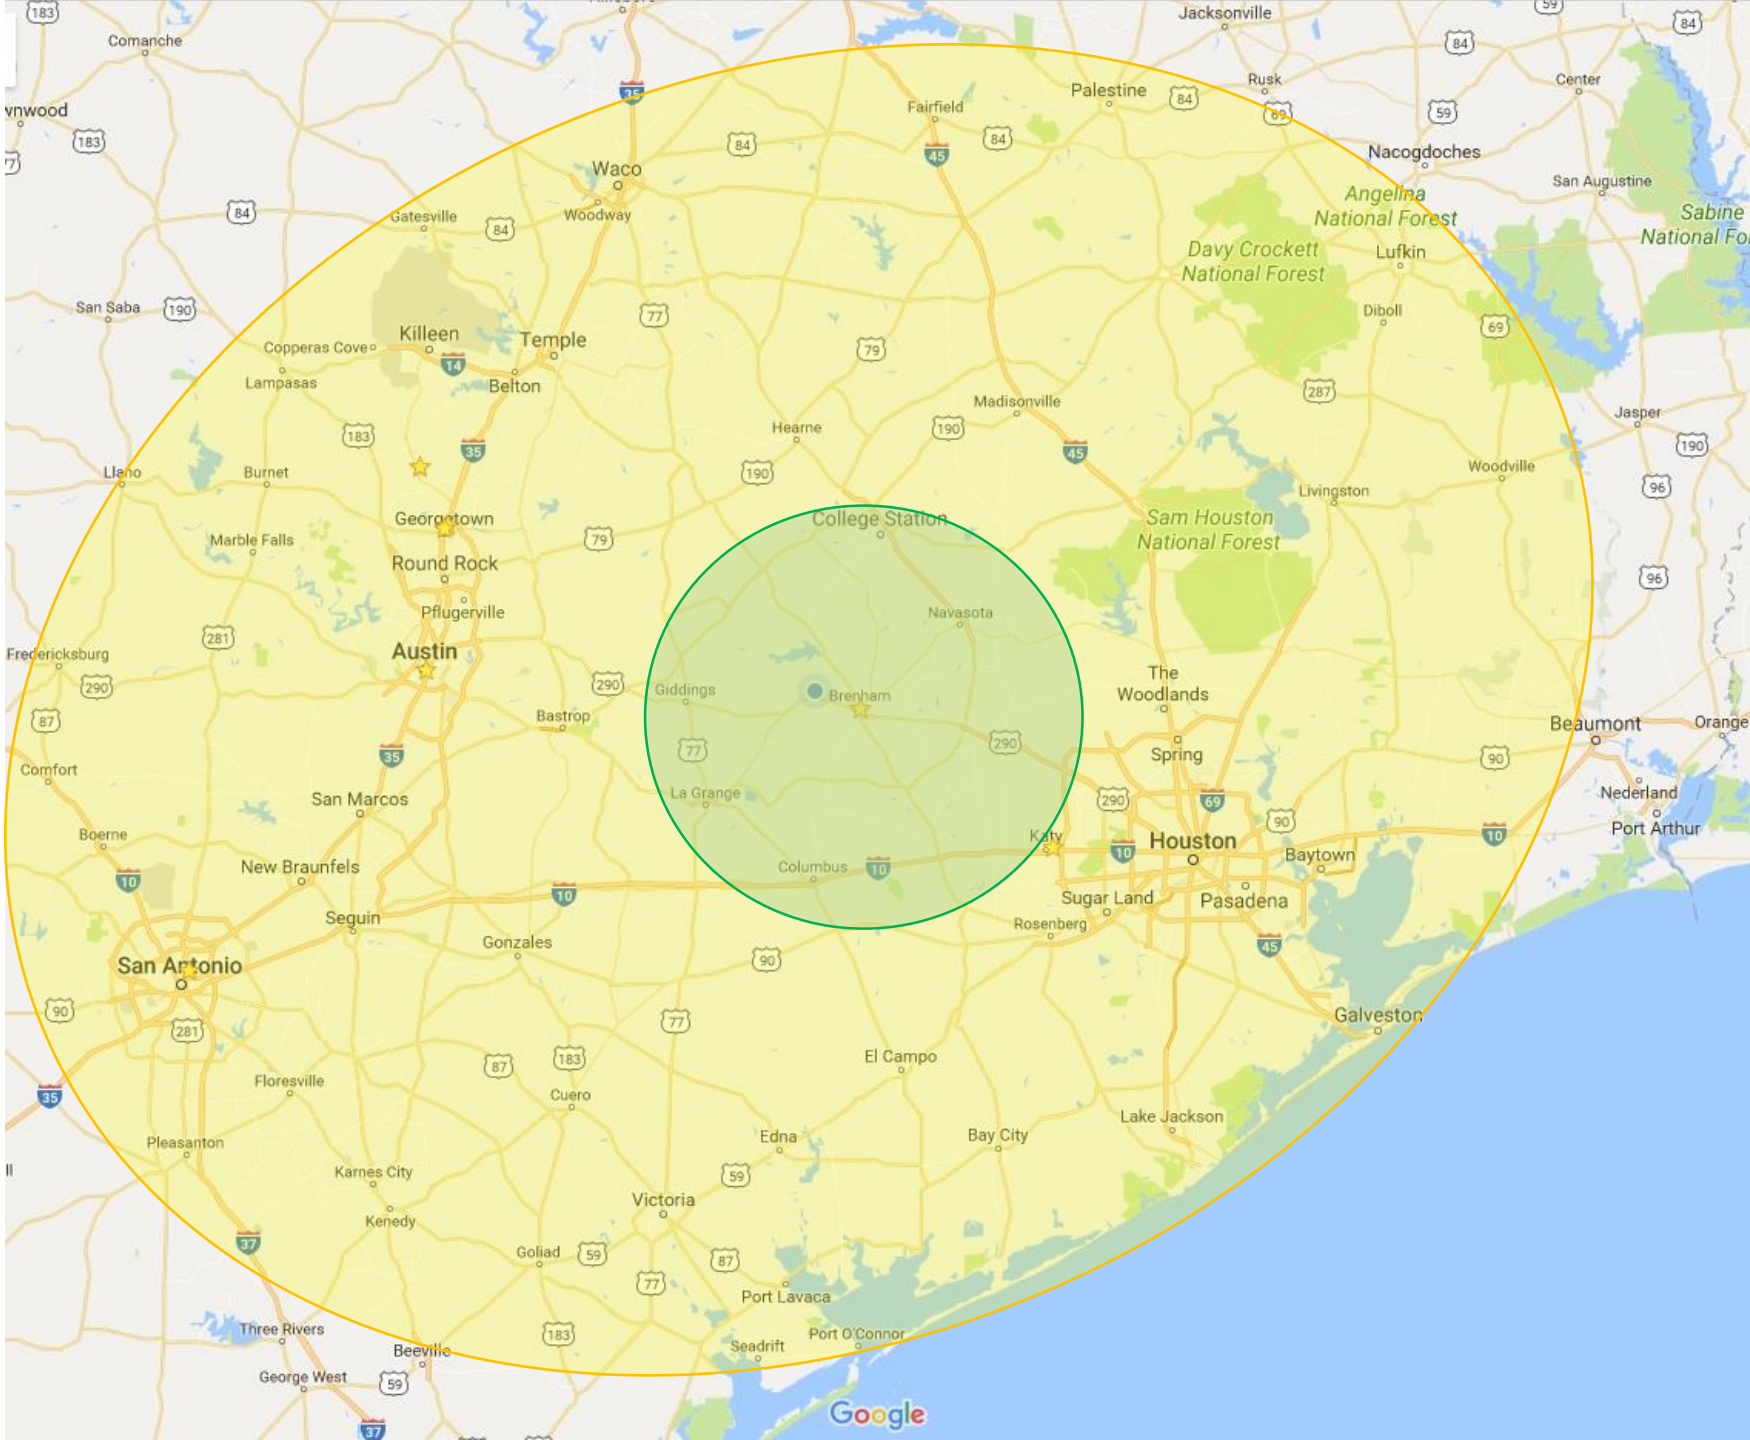

**DEANS IMAGING**

Aerial - Ground - 3D

### Coverage Area

John serves  
most of  
Central Texas  
*979.203.1534*

Mileage Free  
Travel Area

\$0.50 Per Mile  
Area Round Trip